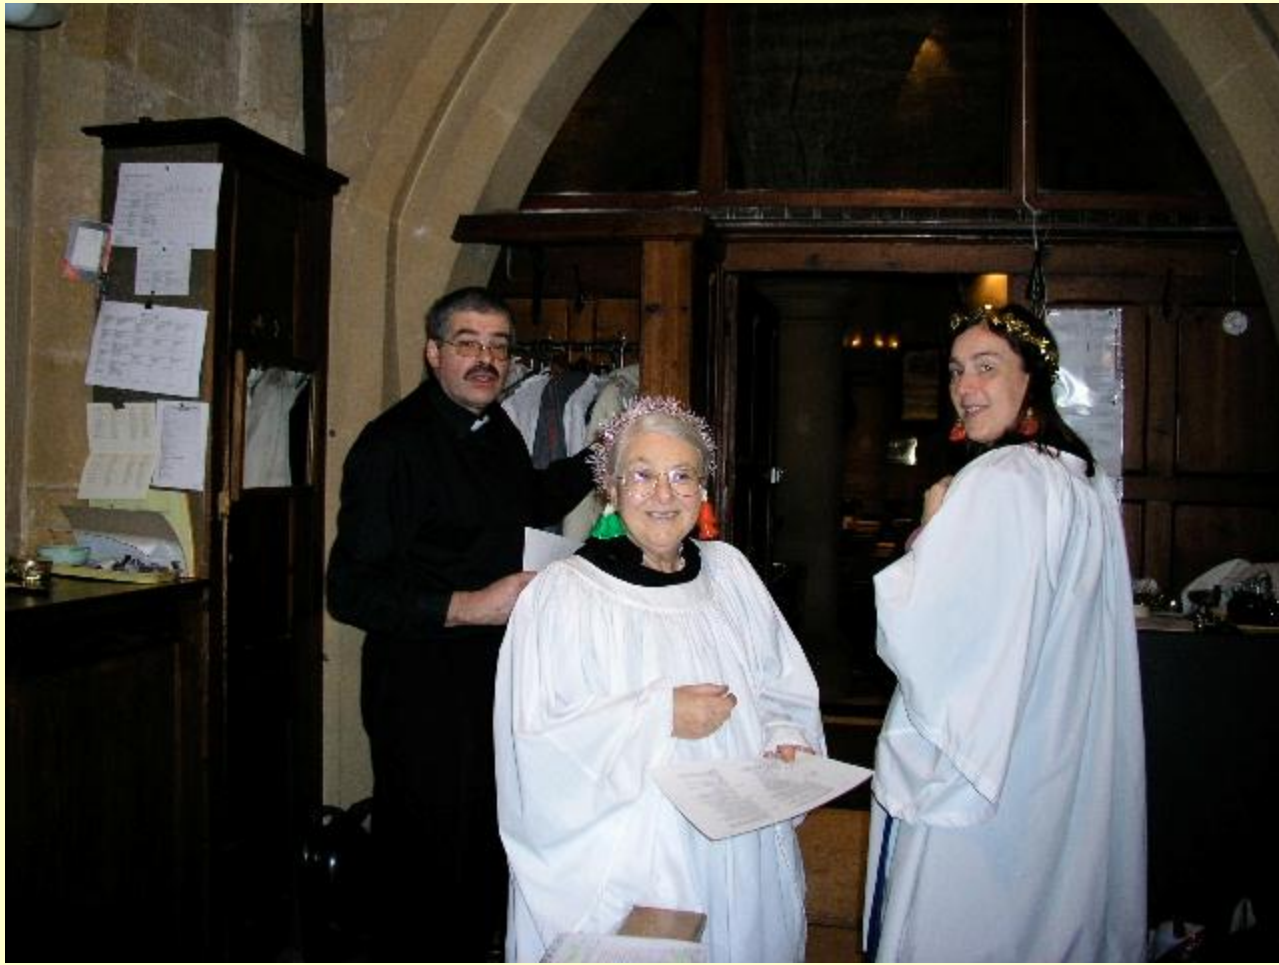

# Nativity Procession Christmas Eve 2005

A service and celebration at St Peter's  
for pre-school children and their  
families

BE REST IN GOD AND  
ETERNAL REPOSE OF  
ELSI.  
DIED AND WAS BURIED AT SEA  
300 1/2 MILES SW BY S.  
300 1/2 MILES SW BY S.  
S. OF LINCOLN E. HOLT.  
IN THE TOWN OF ABERDEEN  
DAUGHTER OF  
MARGARET BEVAN OF THIS PARISH  
THE 24. 1870 BY HER MOTHER